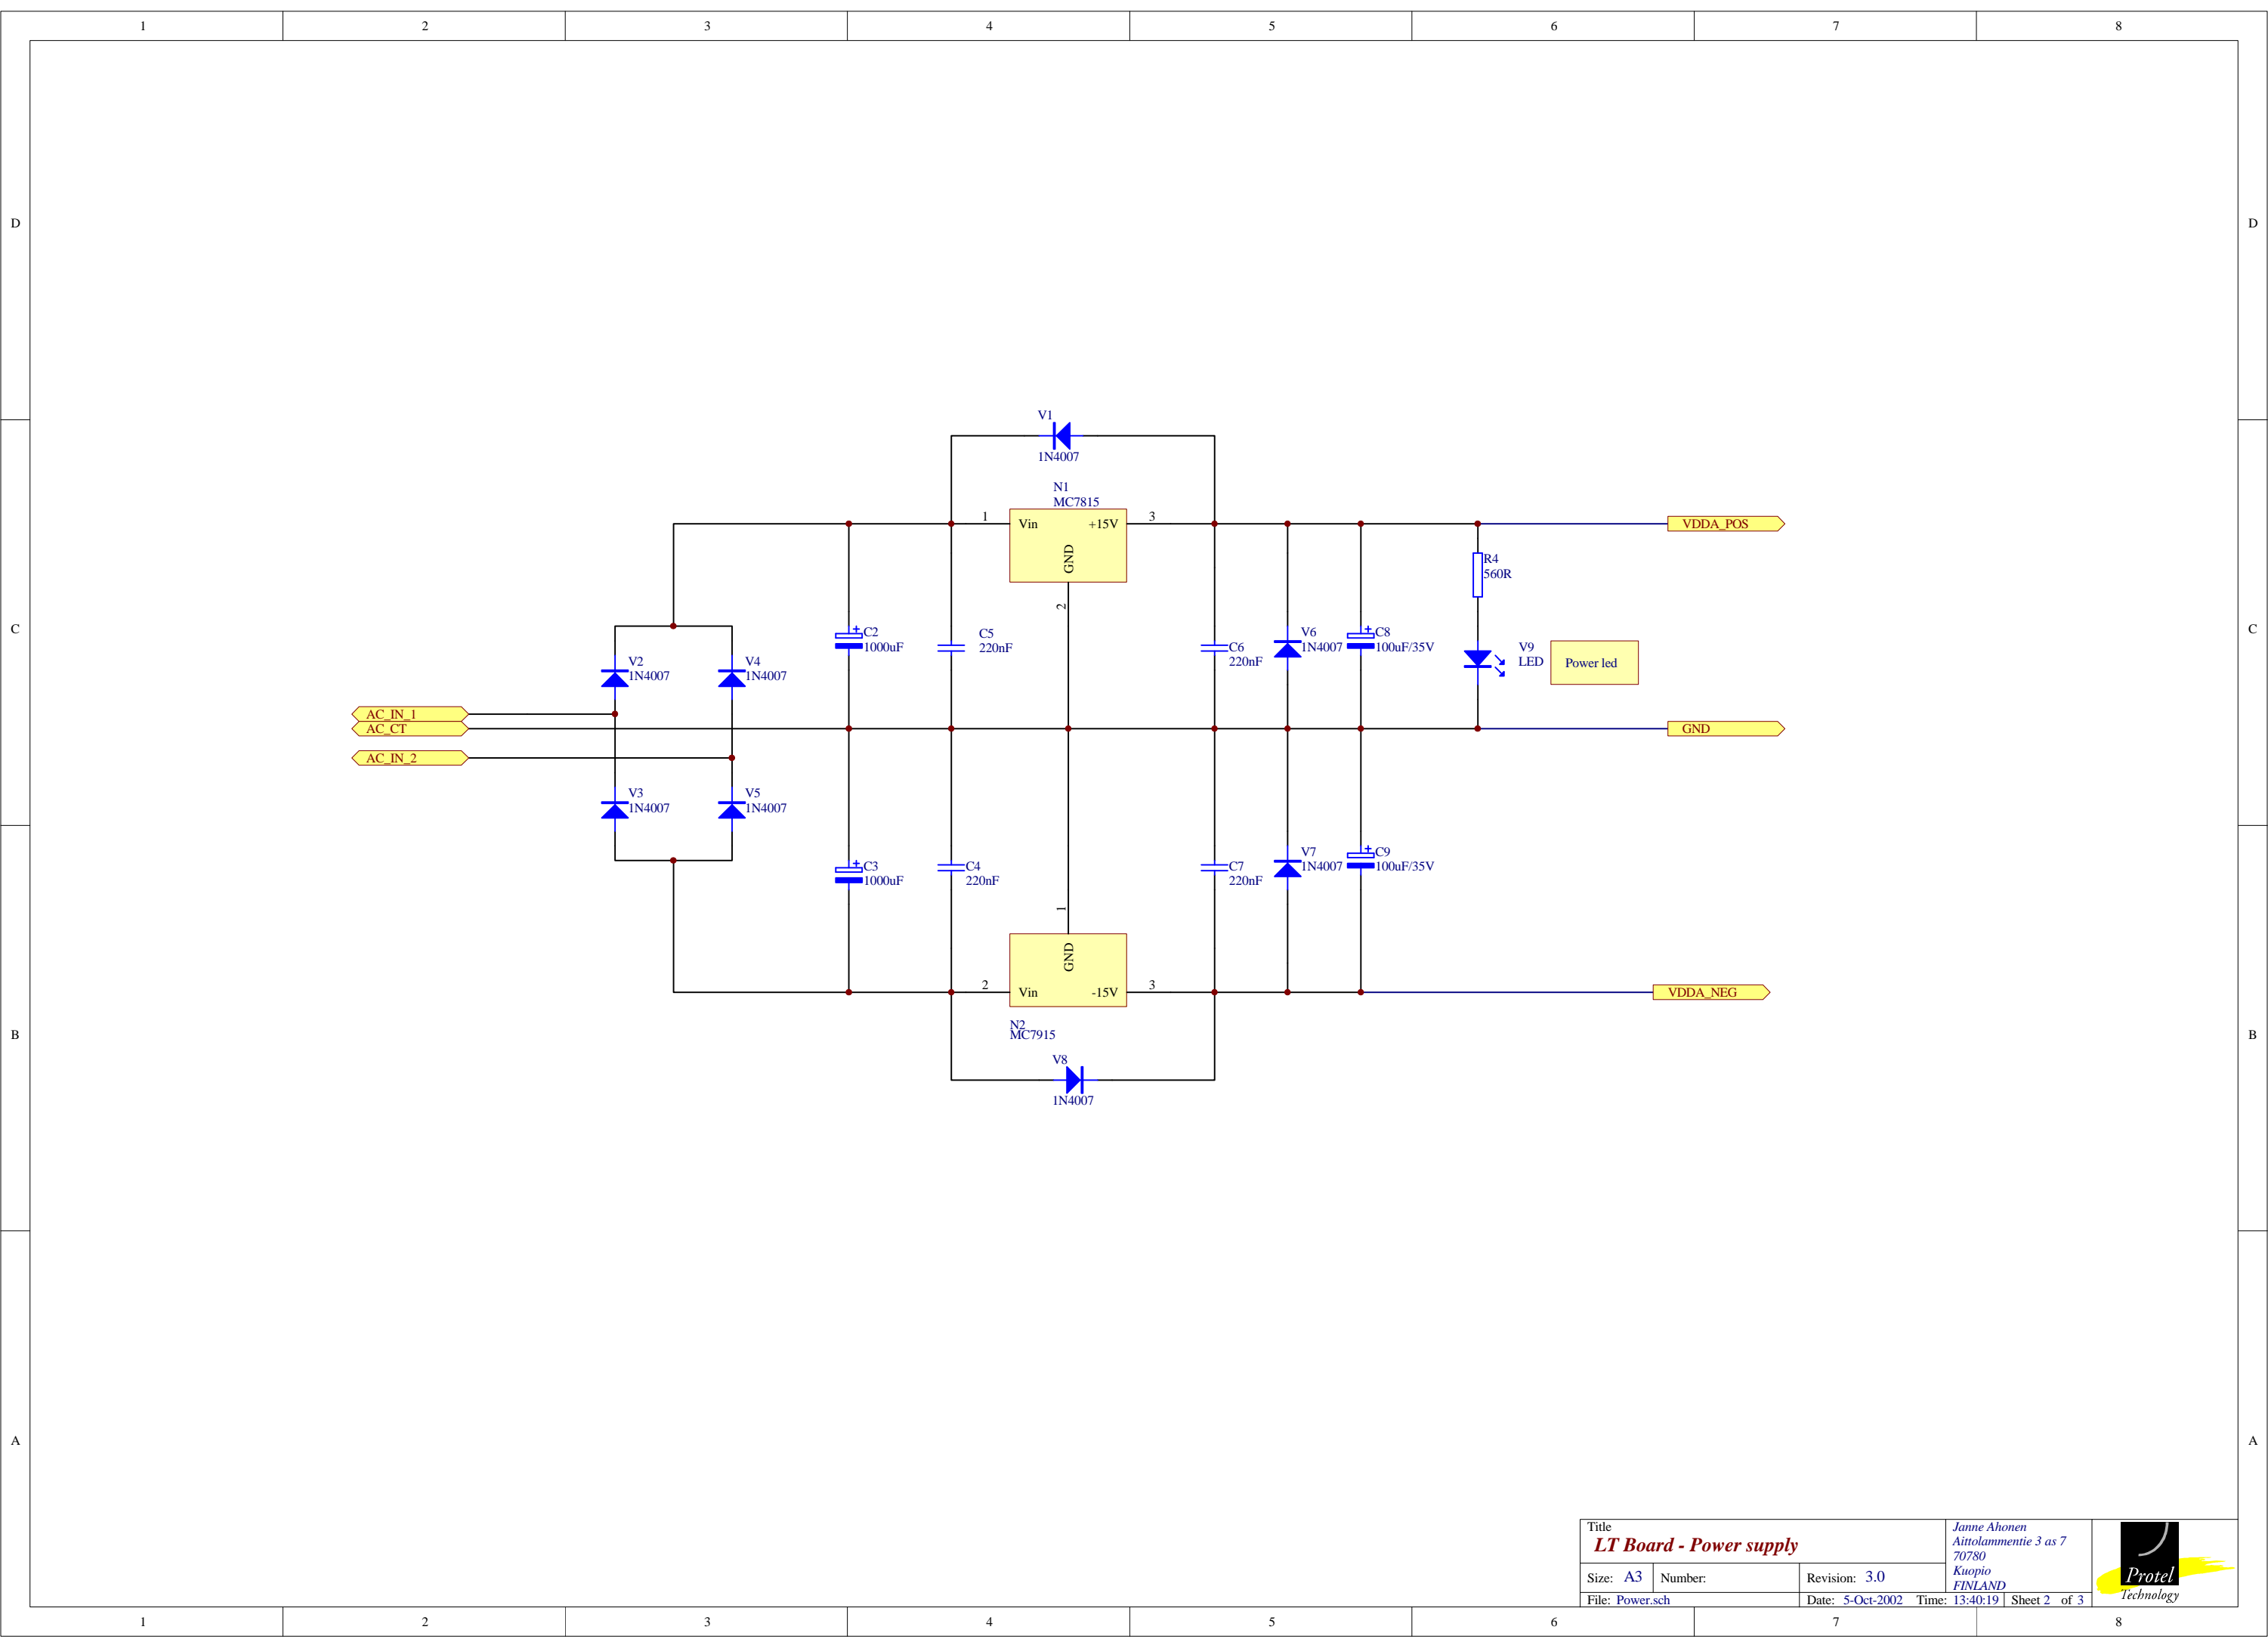

- KR1
- SCREW
- KR2
- SCREW
- KR3
- SCREW
- KR4
- SCREW

Title LT Board - Power supply		Janne Ahonen Aittolammentie 3 as 7 70780 Kuopio FINLAND		
Size: A3	Number:	Revision: 3.0		
File: Power.sch	Date: 5-Oct-2002	Time: 13:40:19	Sheet 2 of 3	