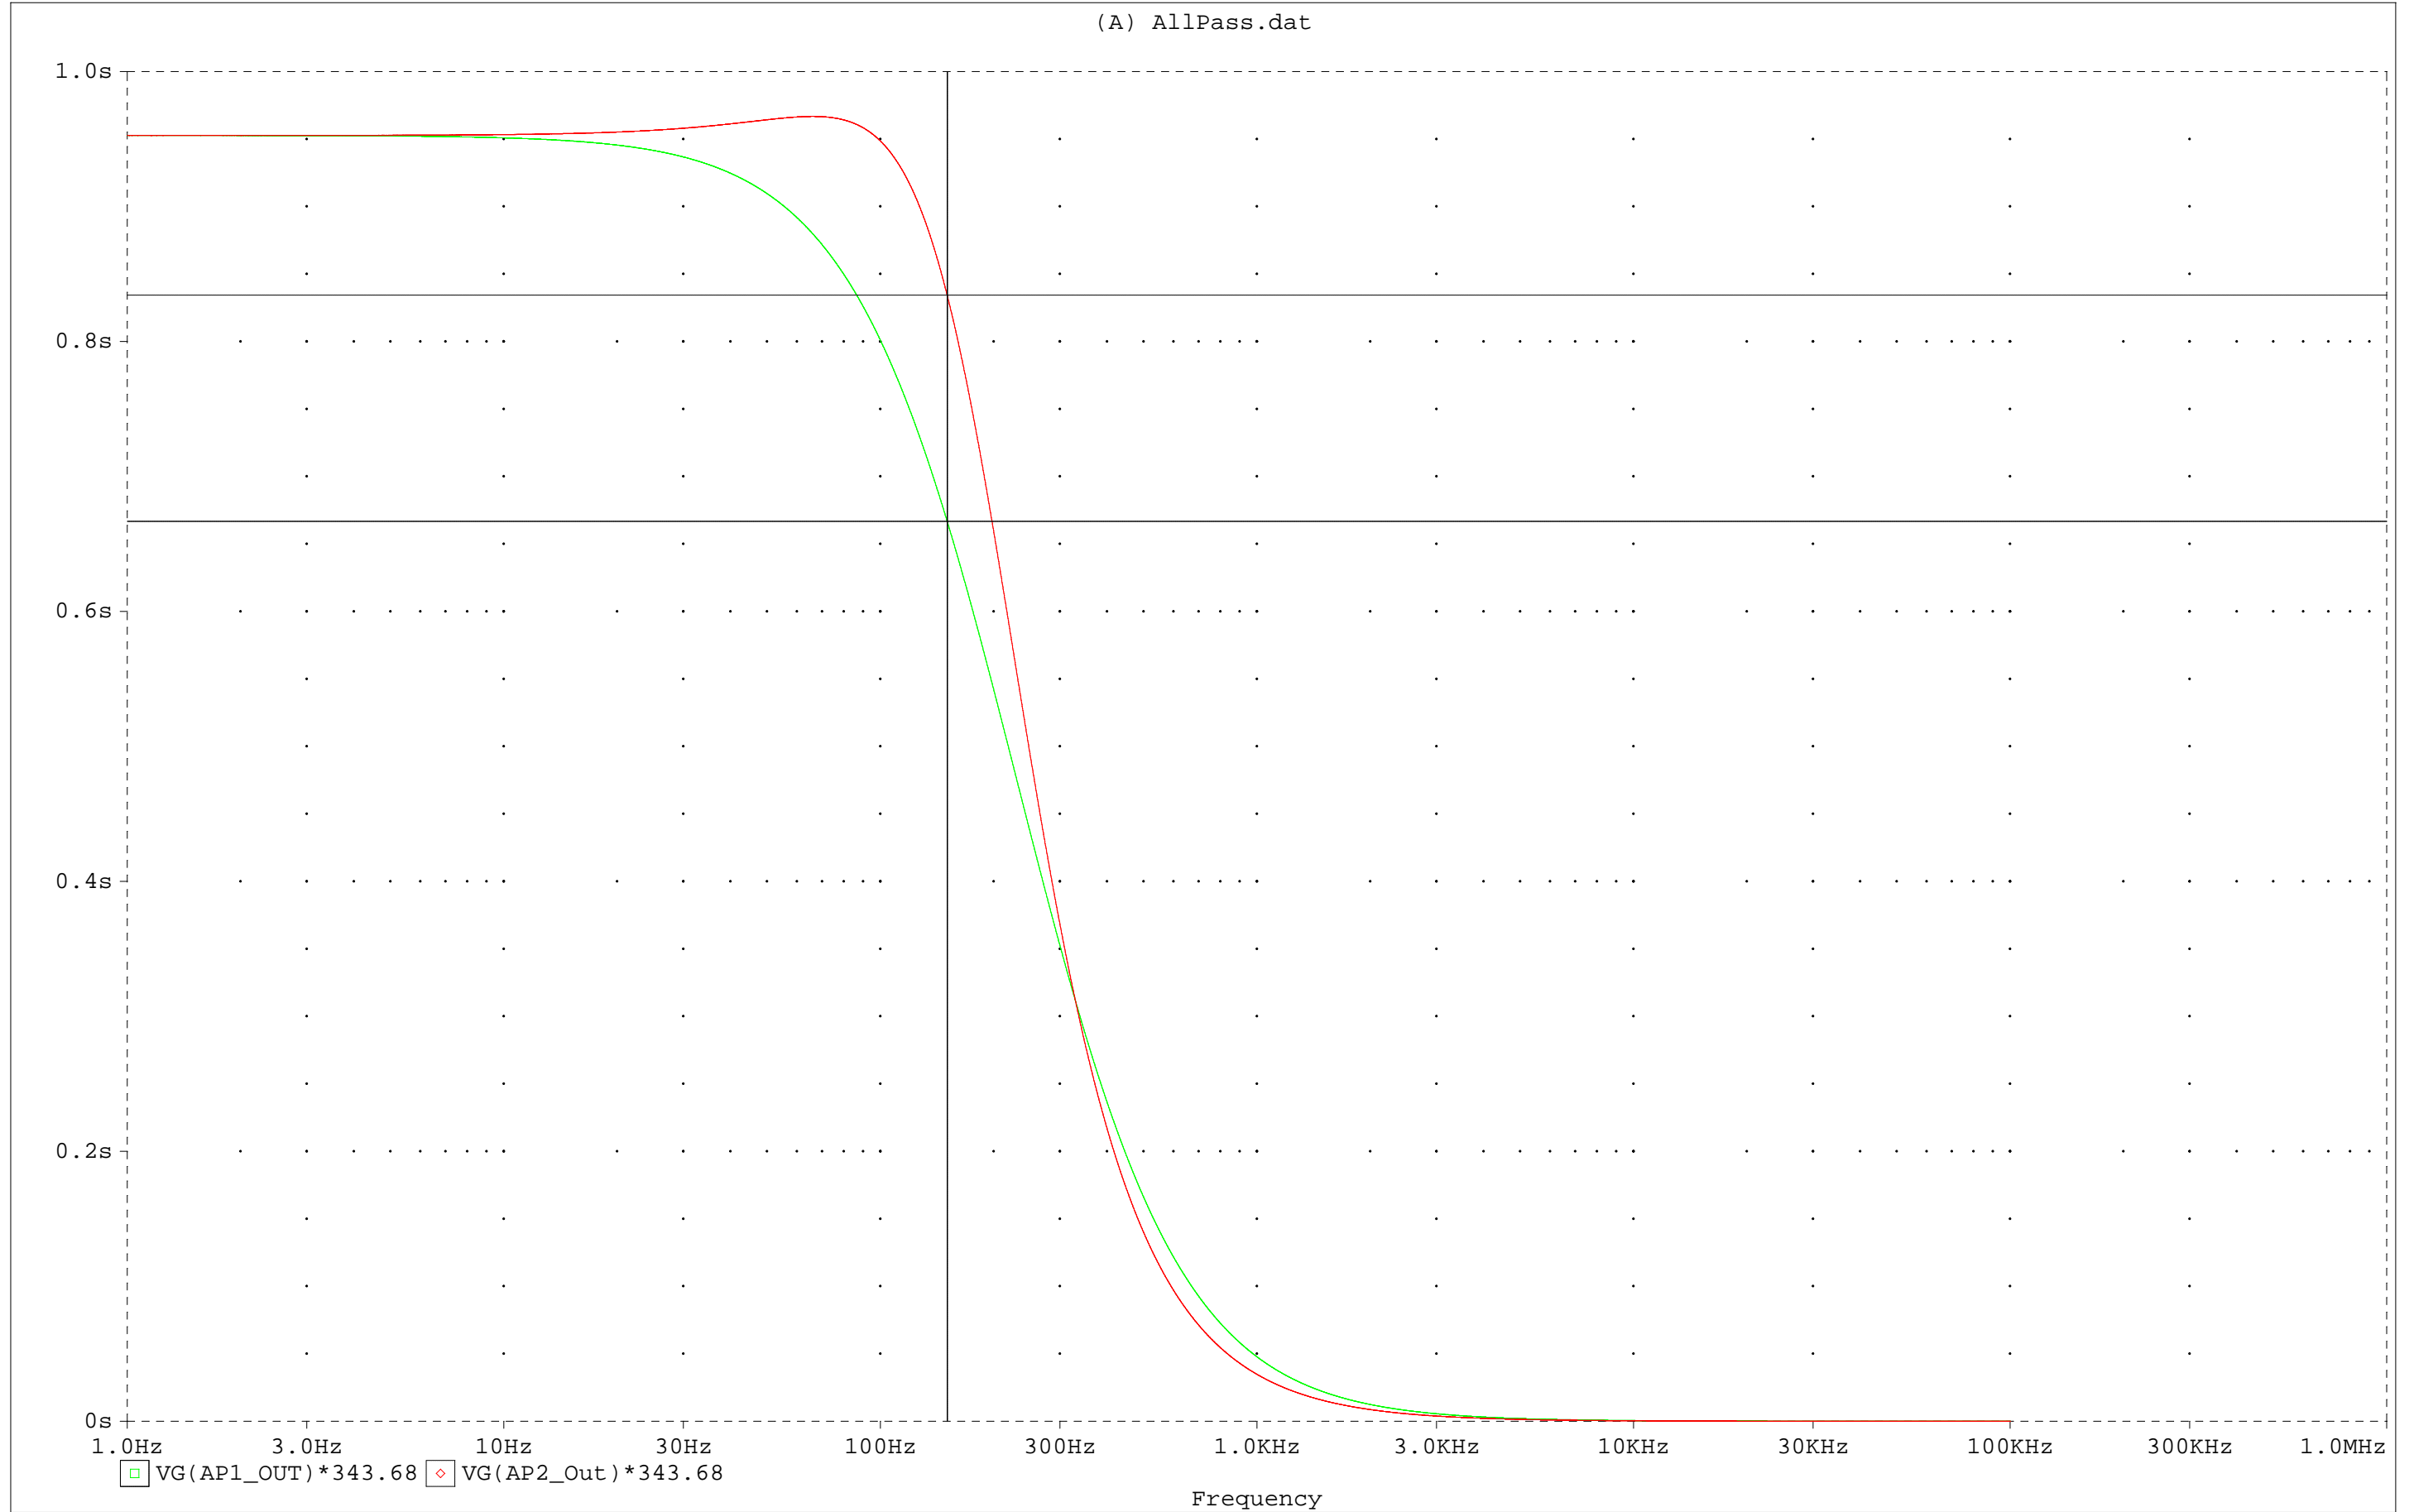

(A) AllPass.dat

A1: (150.579, 666.810m) A2: (150.579, 834.343m) DIFF(A): (0.000, -167.533m)