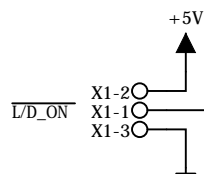

+5V supply from digital board

Switching between CD and USB streamer is done by laser diode control signal when laser diode is off, streamer input is active

Mute/diemp multiplexer

Due to defaults used in CD player control processor, mute and de-emphasis controls need to be switched