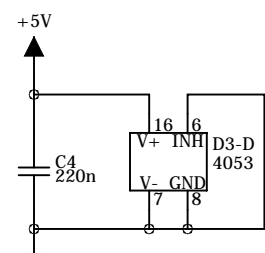

+5V supply from digital board

Switching between CD and USB streamer is done by laser diode control signal when laser diode is off, streamer input is active

Mute/diemp multiplexer

Due to defaults used in CD player control processor, mute and de-emphasis controls need to be switched