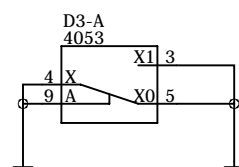

+5V supply from digital board

Switching between CD and USB streamer is done by laser diode control signal when laser diode is off, streamer input is active

Mute/diemp multiplexer

Due to defaults used in CD player control processor, mute and de-emphasis controls need to be switched