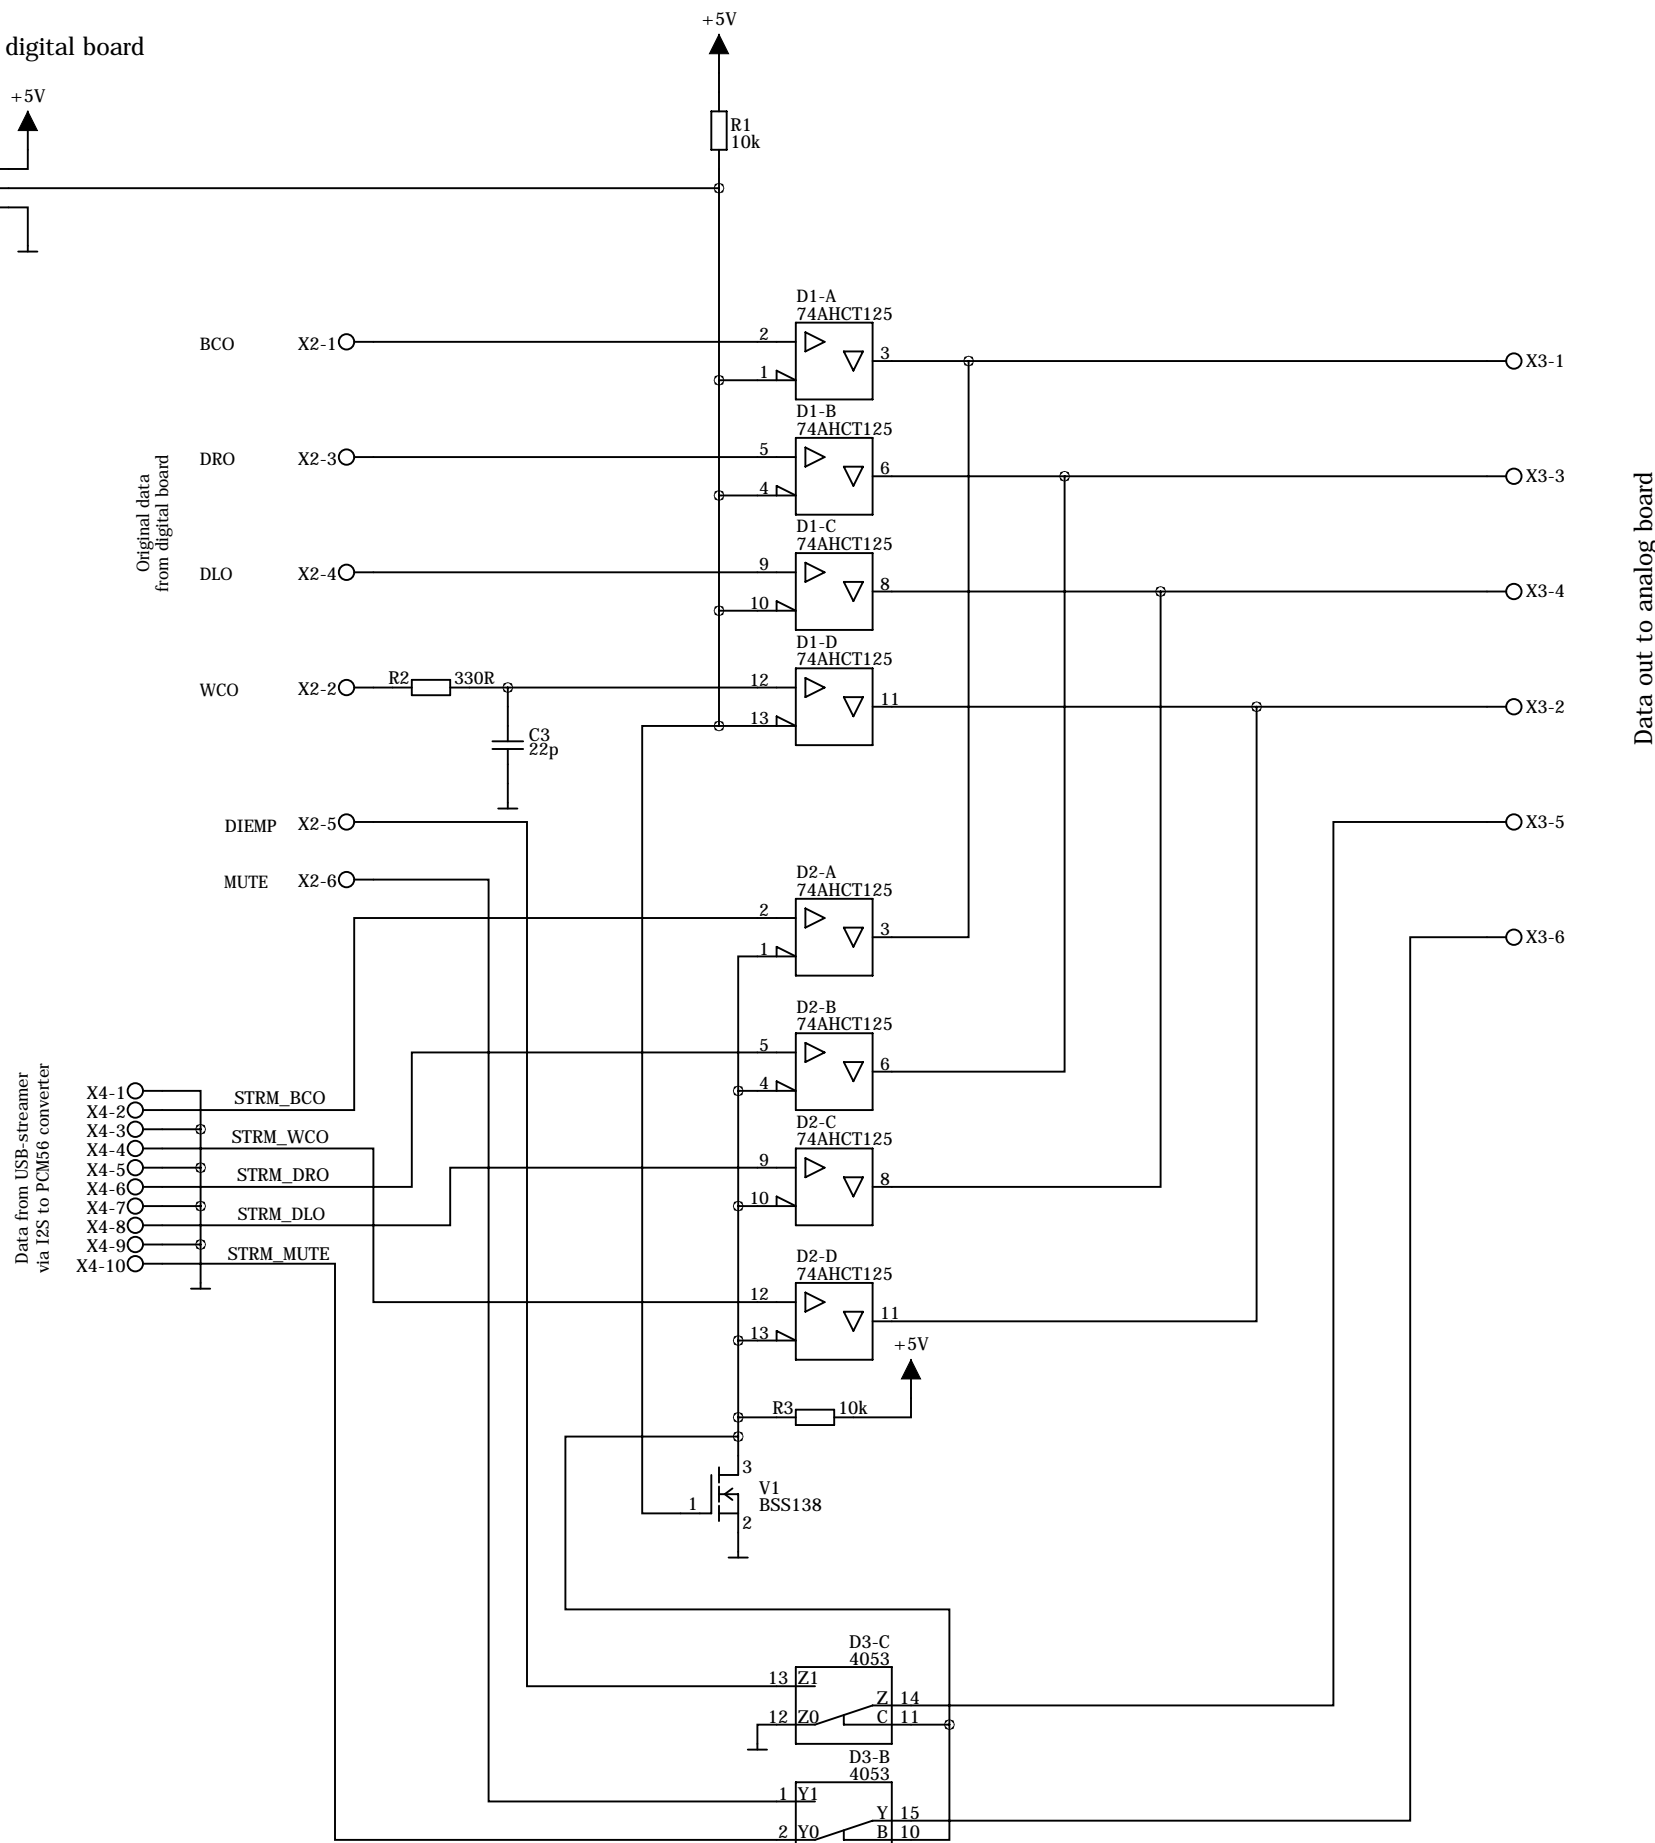

+5V supply from digital board

Switching between CD and USB streamer is done by laser diode control signal when laser diode is off, streamer input is active

Mute/diemp multiplexer

Due to defaults used in CD player control processor, mute and de-emphasis controls need to be switched

JTA
Design

Akai CD-73 USB streamer mod data mux
Sheet Description

Design date	File name	Version
2017-11-10	Hoffan Akai CD-data mux 01.sch	01
Sheet		1 OF 1