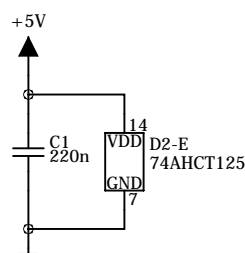

+5V supply from digital board

Switching between CD and USB streamer is done by laser diode control signal when laser diode is off, streamer input is active

Mute/diemp multiplexer

Due to defaults used in CD player control processor, mute and de-emphasis controls need to be switched