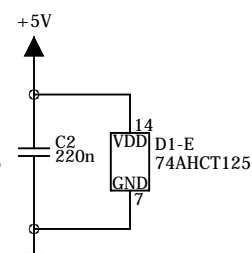

+5V supply from digital board

Switching between CD and USB streamer is done by laser diode control signal when laser diode is off, streamer input is active

Mute/diemp multiplexer

Due to defaults used in CD player control processor, mute and de-emphasis controls need to be switched